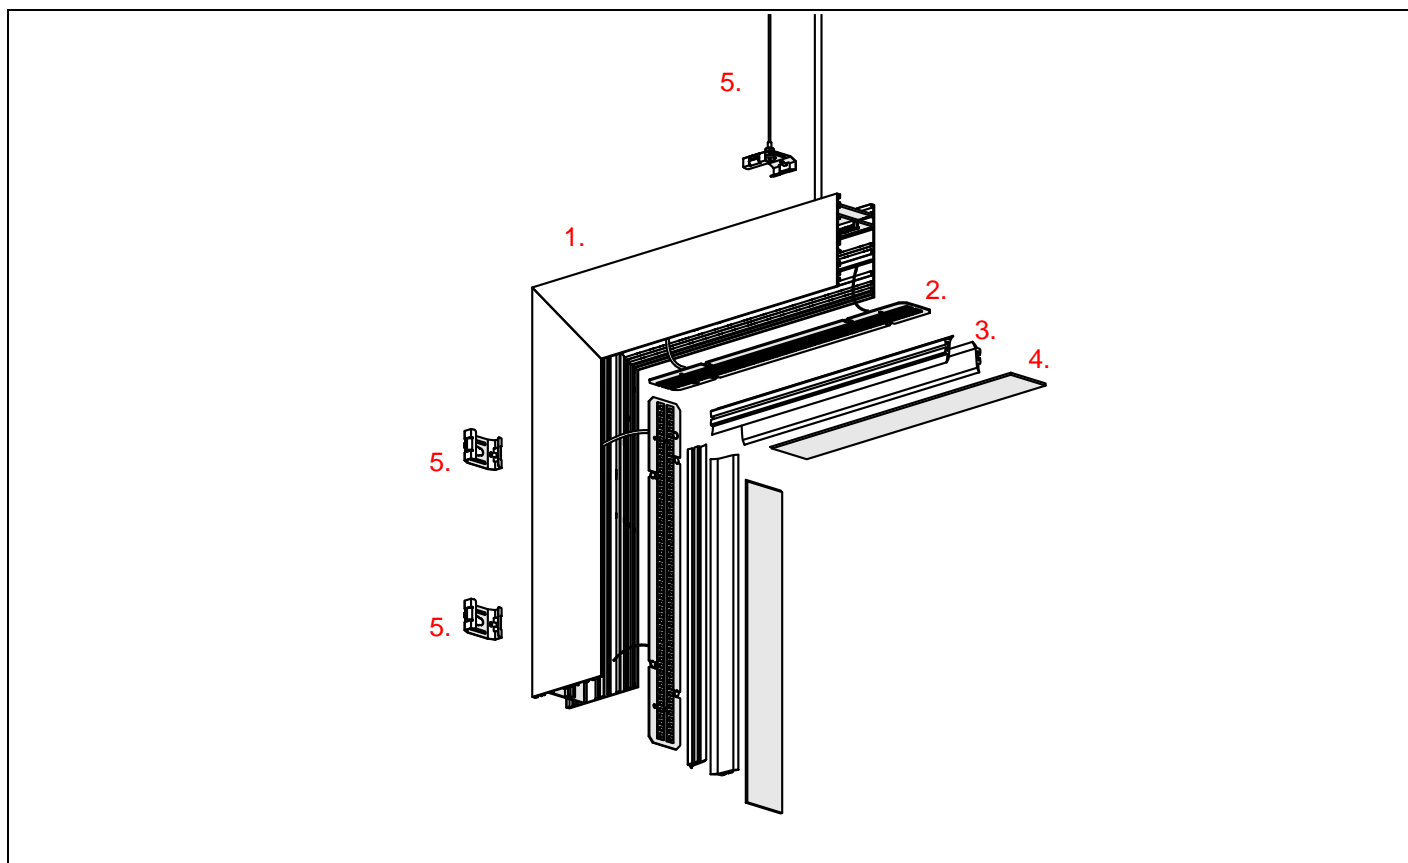

SERPENT L90PW

DOES NOT INCLUDE

- 1. Lighting fixture casing*
- 2. LED mounting plate*
- 3. Reflector REFLEX*
- 4. Cover*
- 5. Mechanical suspension set*

* The full range of accessories and electronics is available at www.KlusDesign.eu

NOTE! Screws and mounting dowels should be selected according to the type of surface. If the unevenness of the ceiling does not allow for precise adjustment of the fixture in order to avoid gaps, we recommend apply silicone the connections of the individual modules.